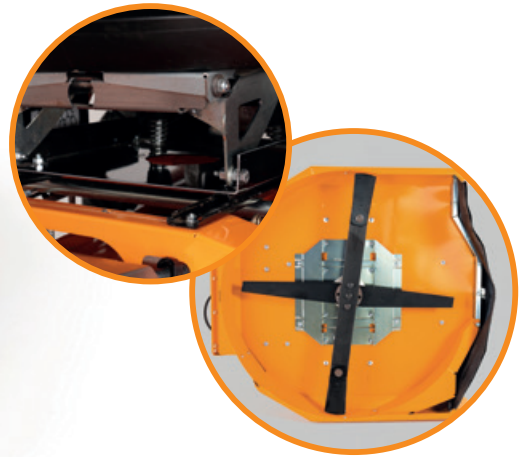

AS 915 Sherpa 2WD

90 cm	max. 130 cm	50 – 105 mm 5x	Loncin LC2P77F 4-stroke engine, 2-cylinder, 708 ccm	15,6 kW (21,2 hp) 3.400 min ⁻¹	16,0 kW (21,7 hp) 3.600 min ⁻¹	2 WD 	→ 0 – 10,5 km/h ← 0 – 8,2 km/h	9.450 m ² /h max.	274 kg